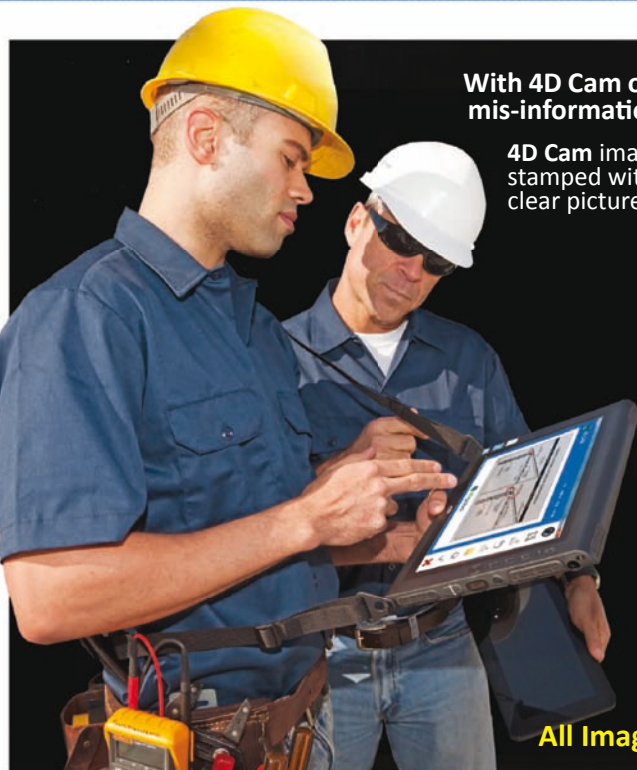

A 4D Cam picture is worth more than a thousand words

With 4D Cam on your Motion Pen Tablet, there is no reason for mis-information to impact your profitability again!

4D Cam images captured on Motion Pen Tablets are uniquely stamped with date, time and GPS position to provide you with a clear picture of what was actually observed on site.

- Construction
- Maintenance
- Field surveys
- Condition Audits
- NBN Design optimization
- Evidence & investigations
- Asset Data Capture
- Risk identification

Now mobile workers can convey complex observations, identify risks and capture current status. **4D Cam** images can save time, money and lives.

You can mark up or redline drawings, diagrams or floor plans using 4D Cam... and email them for decision support!

4D Cam photos are easy to capture, mark up and share to prevent the costs of misquoting, wrong parts, rework, revisits to increase your productivity and profitability.

Being able to visually interpret images taken with 4D Cam on Motion Pen Tablets, which are hand marked, uniquely labelled and EXIF tagged with GPS coordinates, enables distributed groups to share knowledge accurately, which increases the productivity and confidence of your mobile workforce."